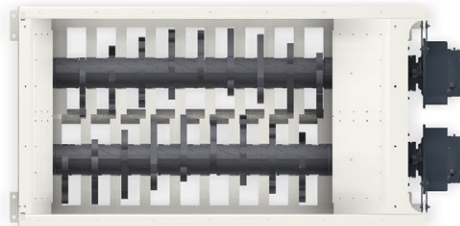

M&J PreShred 6000S

Cutting table 9 knives