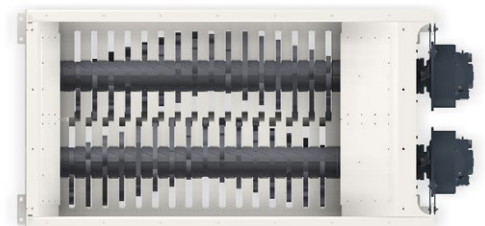

Cutting table 16 knives

Cutting Table

Number of shafts		2
Rotating speed	rpm	Up to 32
Number of knives		9 / 12 / 14 / 16
Number of counter knives		18 / 24 / 28 / 32
Cutting area (LxW)	mm	3461 x 2400
Weight	ton	24.5 – 27.7

Grain size*

9 knives	mm	<450
12 knives	mm	<300
14 knives	mm	<200
16 knives	mm	<125

Capacity per hour**

Household waste	ton	Up to 200
Demolition wood	ton	Up to 100
Industrial waste	ton	Up to 50
Bulky waste	ton	Up to 70

* 90% less than ** Depending on loading, grain size and density of the input material