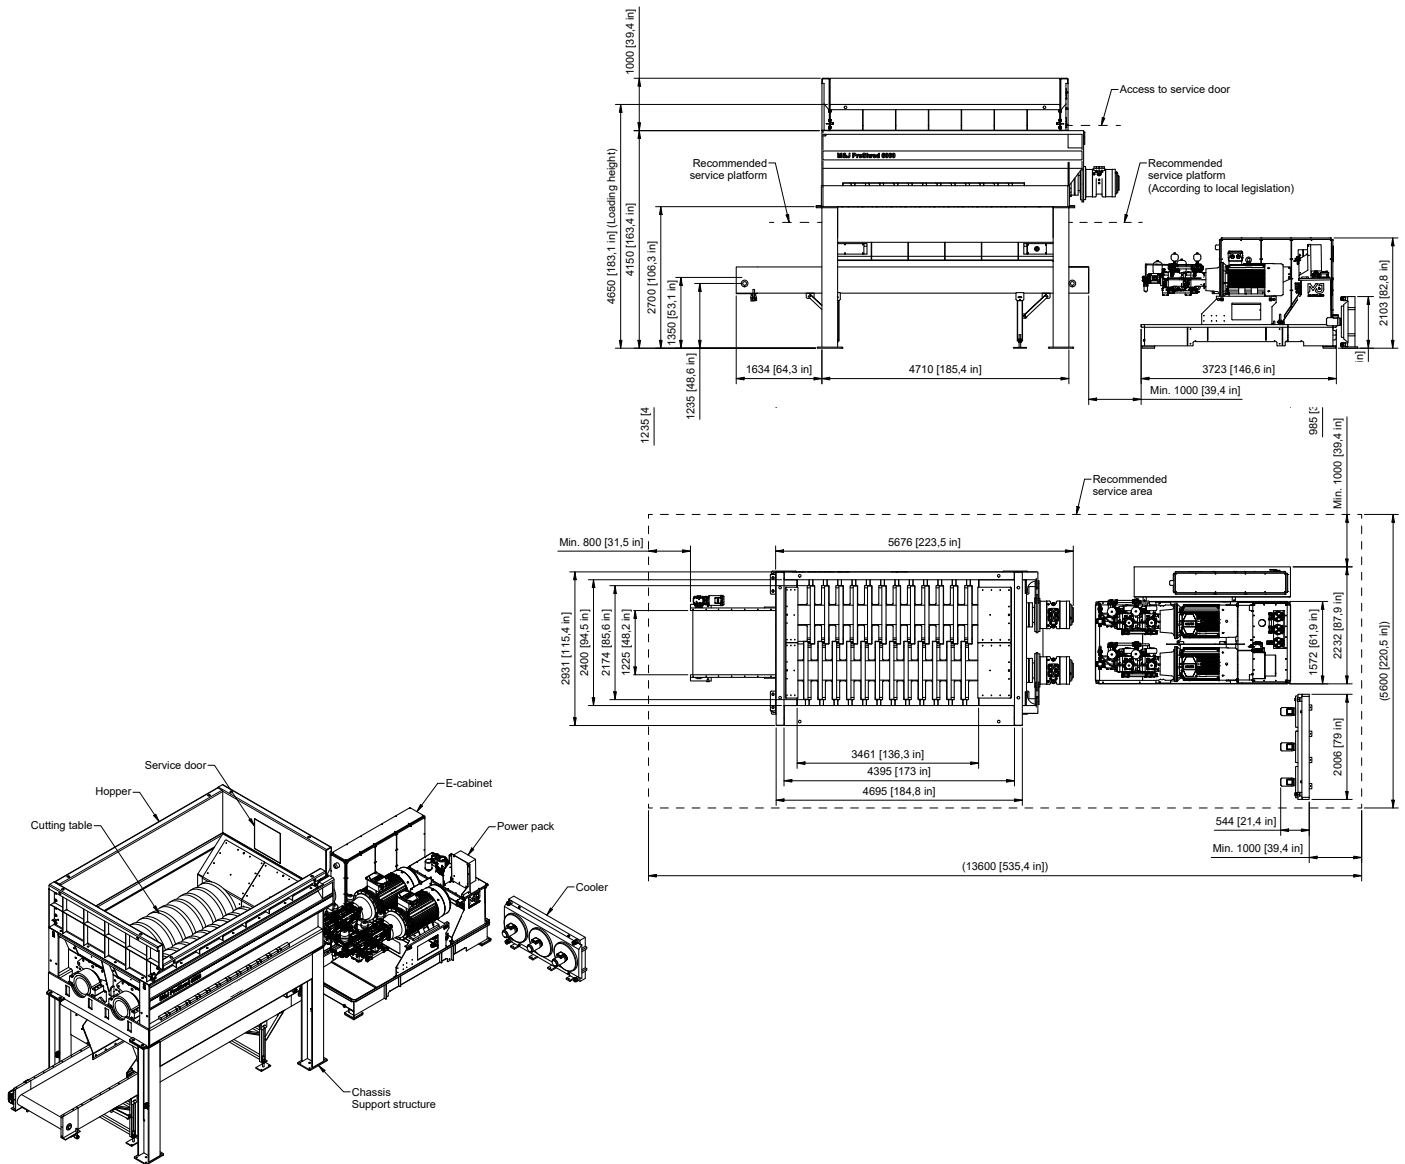

M&J PreShred 6000S

Waste Pre-Shredders from M&J Recycling

Specification		
Overall dimension std with hopper (LxWxH)	mm	7740 x 2700 x 5150
Weight (total included standard conveyer)	ton	34.3 – 39.2
Standard colour	RAL	7011, 9002
Loading height (with hopper)	mm	4650
Cutting area	mm	3461 x 2400
Power pack		
Electric motor	kW	2 x 200 / 2 x 250
Electric control unit		PLC
Drive principle		Double hydrostatic transmission
Chassis		
Standard belt conveyer (LxW)	mm	6250 x 1200
Discharge height	mm	1350
Discharge width	mm	1200
Weight (included / exclusive conveyer)	ton	4.5 / 3.3

Number of shafts		2
Rotating speed	rpm	Up to 32
Number of knives		9 / 12 / 14 / 16
Number of counter knives		18 / 24 / 28 / 32
Cutting area (LxW)	mm	3461 x 2400
Weight	ton	24.5 – 27.7

Grain size*

9 knives	mm	<450
12 knives	mm	<300
14 knives	mm	<200
16 knives	mm	<125